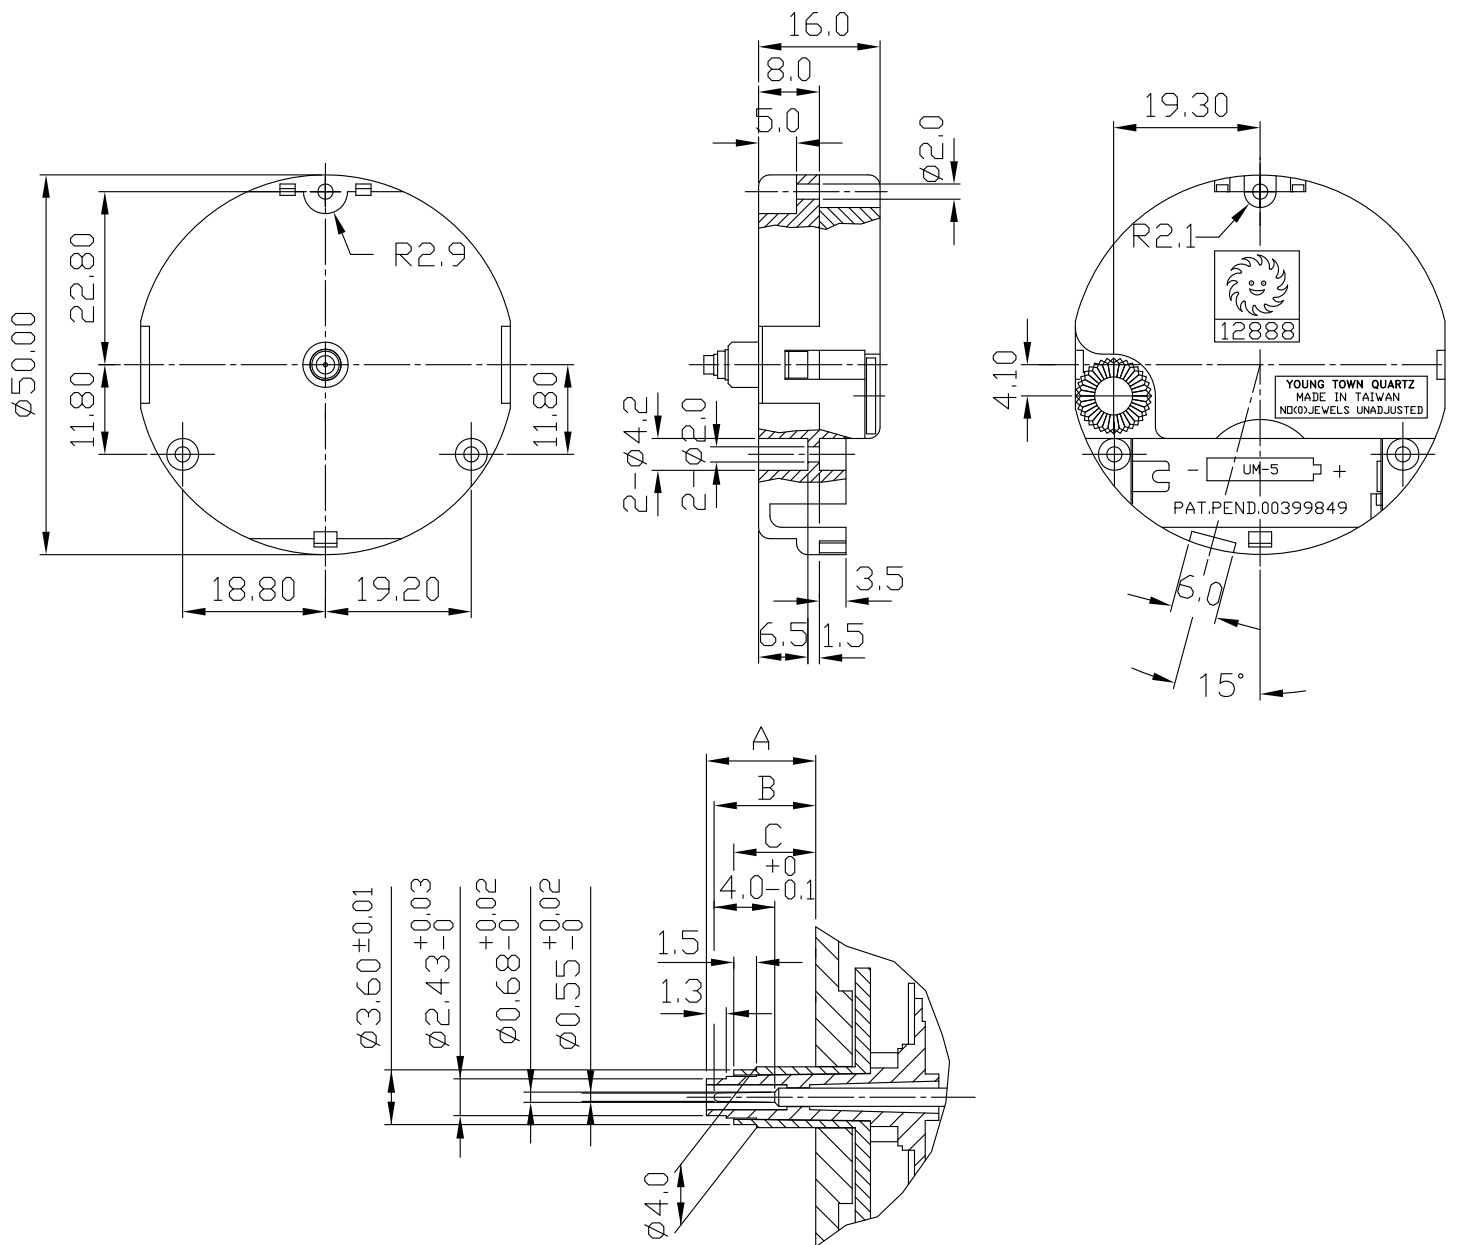

# Round Movements

\*UNIT :m/m

TYPE	SPEC	A	B	C	DESCRIPTION
12888V1		7.2	6.9	5.4	WITHOUT THREAD SHAFT,BATTERY UM-5
12888V3		4.7	4.4	2.9	WITHOUT THREAD SHAFT,BATTERY UM-5

## SPECIFICATIONS

OPERATING VOLTAGE	1.3V ~ 1.7V
TIME KEEPING ACCURACY	±30SEC/MONTH AT 1.5V DC. 25°C (UNADJUSTED)
CURRENT CONSUMPTION	LESS THAN 120µA AT 1.5V DC.
TORQUE AT SECOND HAND	0.6 (GF-CM)
TORQUE AT MINUTE HAND	LESS THAN 36 (GF-CM)
OPERATING TEMPERATURE RANGE	-10°C ~ 60°C